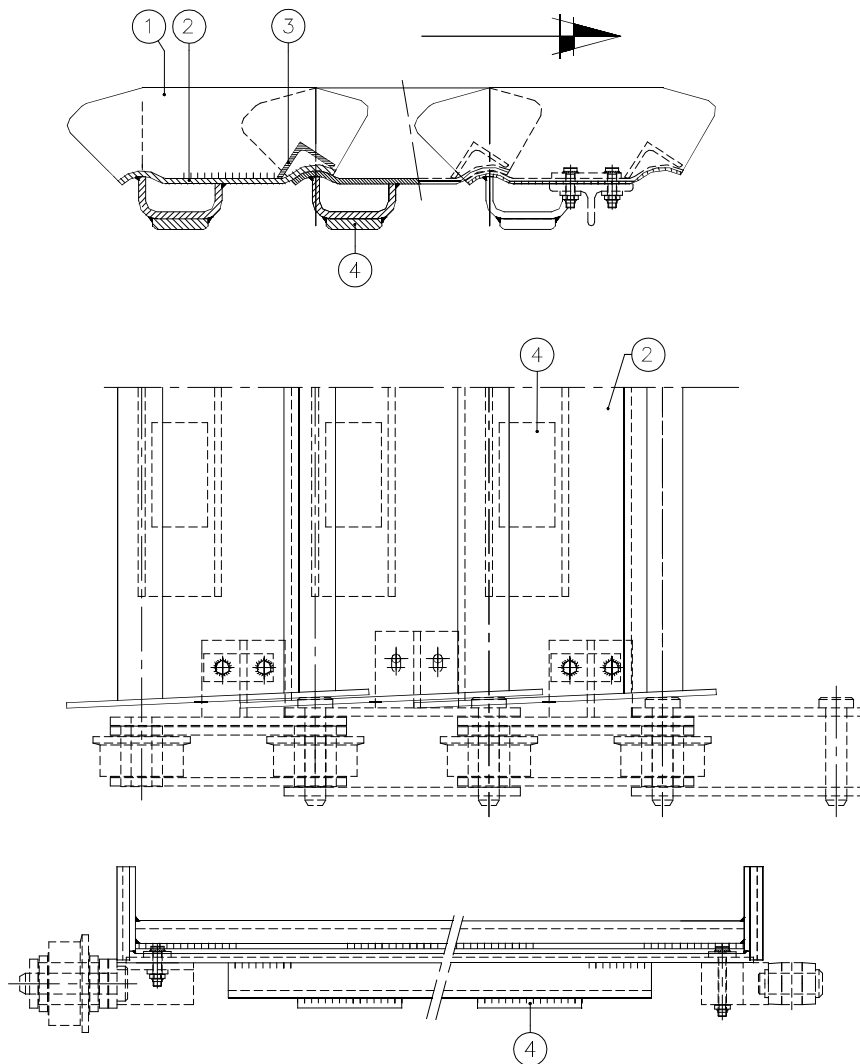

5.4 250MM DB BELT, GBLK

Part nr.	Description	Qty
1	Sidewing	1
2	Belt plate	1
3	Stiffener angle iron	1
4	Wear liner	1

Remark : Quantities in this list are affecting one belt part.
 For multiple belt parts, see layout drawing.
 We recommend to keep a belt part in stock.