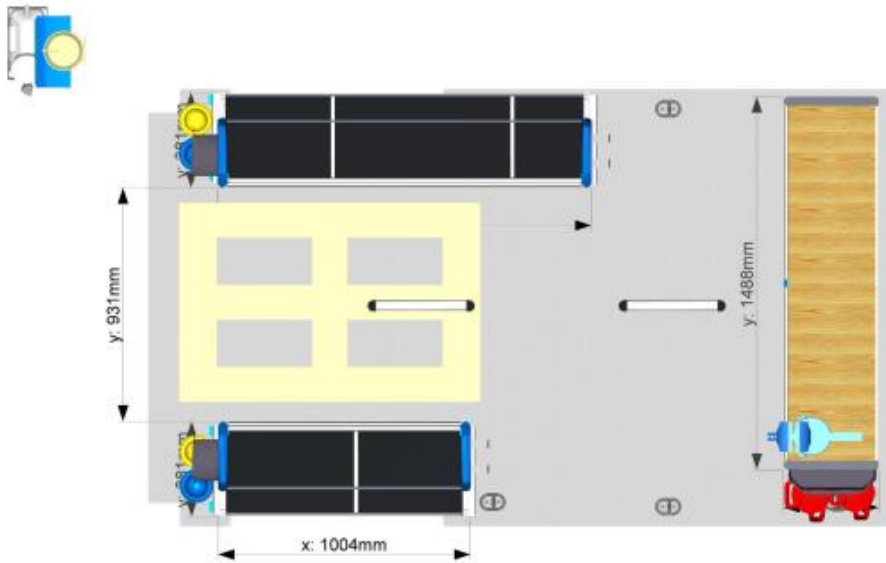

Quotation for vehicle model:

Vehicle manufacturer	Renault
Vehicle type	Master from year 2010
Wheelbase	3682 mm
Roof height	Medium
Sliding door	right
Wheel drive:	FWD

Dimensioned topview (Measurements are without obligation)

Isometric view from right

Isometric view from left

Rear view

Left side view of vehicle

Right side view of vehicle

Frontal view

Right side view of vehicle 3D

Right side view of vehicle from front