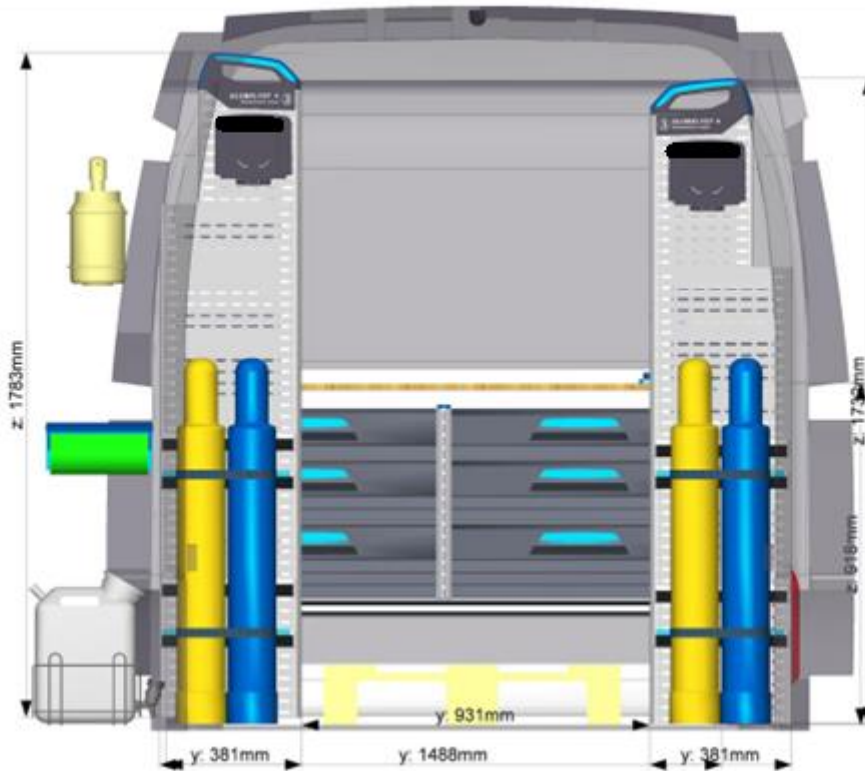

Quotation for vehicle model:

Vehicle manufacturer	Renault
Vehicle type	Master from year 2010
Wheelbase	3682 mm
Roof height	Medium
Sliding door	right
Wheel drive:	FWD

Dimensioned topview (Measurements are without obligation)

Isometric view from right

Isometric view from left

Rear view

Left side view of vehicle

Right side view of vehicle

Frontal view

Right side view of vehicle 3D

Right side view of vehicle from front

Left side view of vehicle 3D

Left side view of vehicle from front