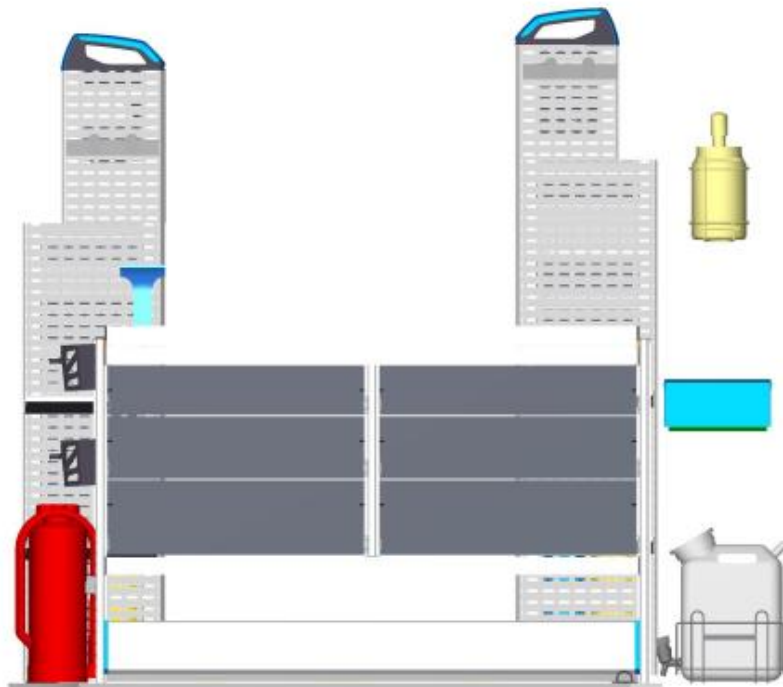

Quotation for vehicle model:

Vehicle manufacturer	Renault
Vehicle type	Master from year 2010
Wheelbase	3682 mm
Roof height	Medium
Sliding door	right
Wheel drive:	FWD

Dimensioned topview (Measurements are without obligation)

Isometric view from right

Isometric view from left

Rear view

Left side view of vehicle

Right side view of vehicle

Frontal view

Right side view of vehicle 3D

Right side view of vehicle from front