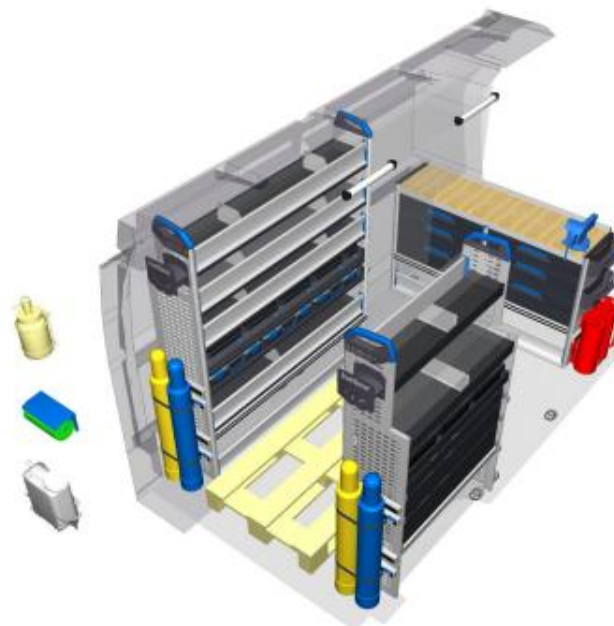

Quotation for vehicle model:

Vehicle manufacturer	Renault
Vehicle type	Master from year 2010
Wheelbase	3682 mm
Roof height	Medium
Sliding door	right
Wheel drive:	FWD

Dimensioned topview (Measurements are without obligation)

Isometric view from right

Isometric view from left

Rear view

Left side view of vehicle

Right side view of vehicle

Frontal view

Right side view of vehicle 3D

Right side view of vehicle from front

Left side view of vehicle 3D

Left side view of vehicle from front