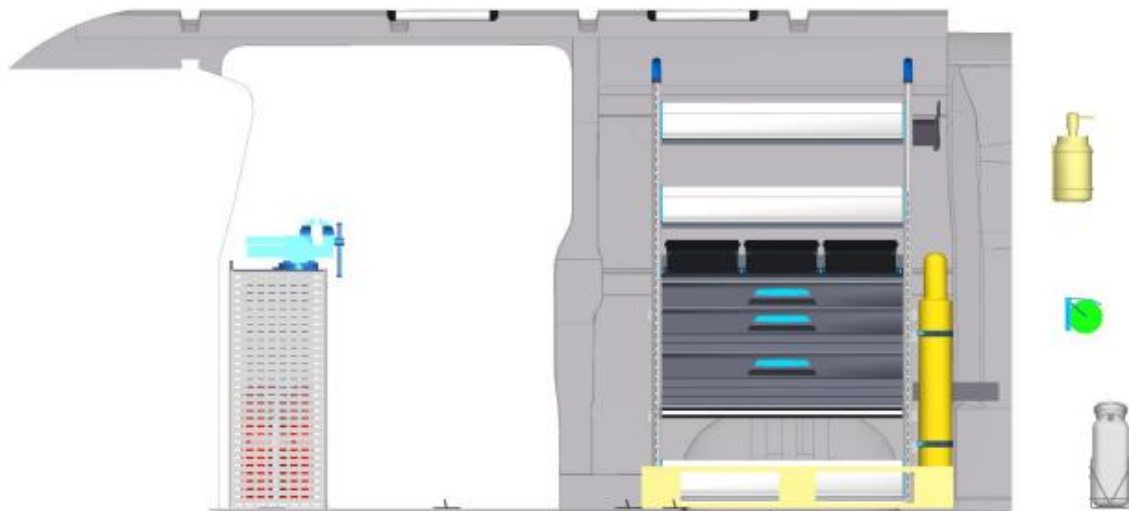

Quotation for vehicle model:

Vehicle manufacturer	Renault
Vehicle type	Master from year 2010
Wheelbase	3682 mm
Roof height	Medium
Sliding door	right
Wheel drive:	FWD

Dimensioned topview (Measurements are without obligation)

Isometric view from right

Isometric view from left

Rear view

Left side view of vehicle

Right side view of vehicle

Frontal view

Right side view of vehicle 3D

Right side view of vehicle from front