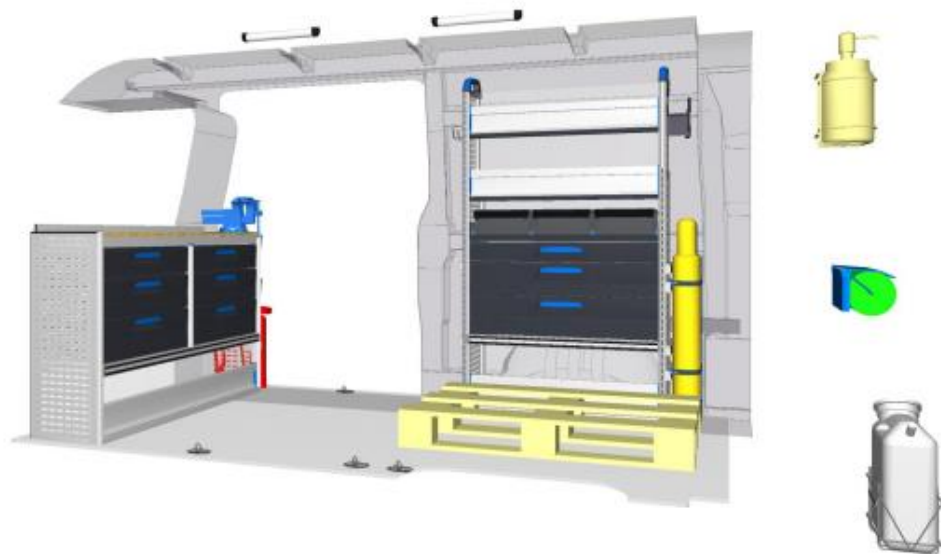

Quotation for vehicle model:

Vehicle manufacturer	Renault
Vehicle type	Master from year 2010
Wheelbase	3682 mm
Roof height	Medium
Sliding door	right
Wheel drive:	FWD

Dimensioned topview (Measurements are without obligation)

Isometric view from right

Isometric view from left

Rear view

Left side view of vehicle

Right side view of vehicle

Frontal view

Right side view of vehicle 3D

Right side view of vehicle from front