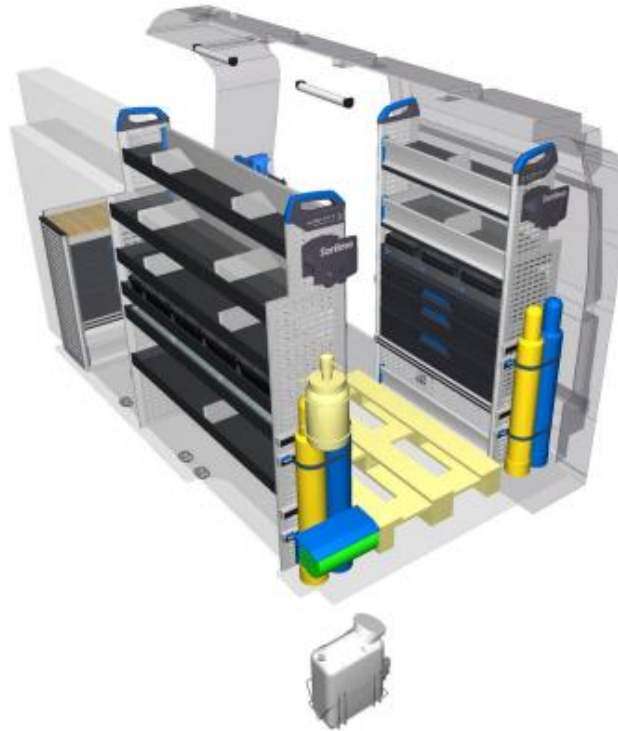

Quotation for vehicle model:

Vehicle manufacturer	Renault
Vehicle type	Master from year 2010
Wheelbase	3682 mm
Roof height	Medium
Sliding door	right
Wheel drive:	FWD

Dimensioned topview (Measurements are without obligation)

Isometric view from right

Isometric view from left

Rear view

Left side view of vehicle

Right side view of vehicle

Frontal view

Right side view of vehicle 3D

Right side view of vehicle from front

Left side view of vehicle 3D

Left side view of vehicle from front