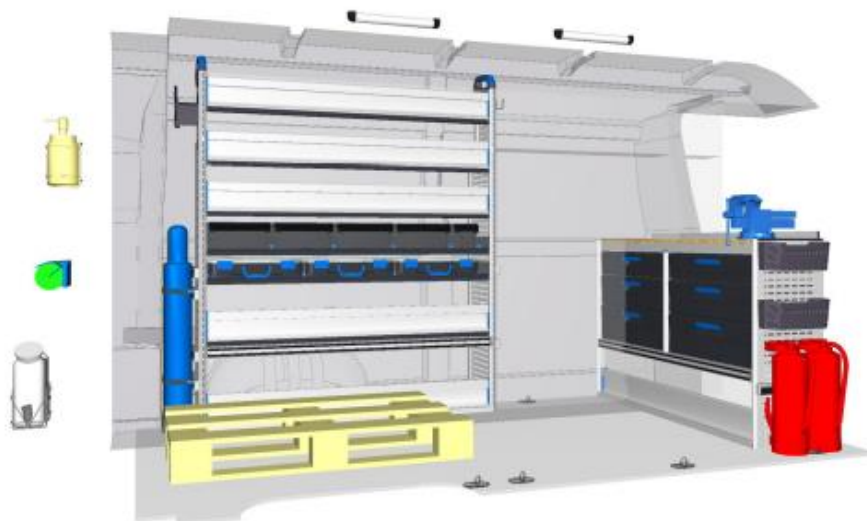

Left side view of vehicle 3D