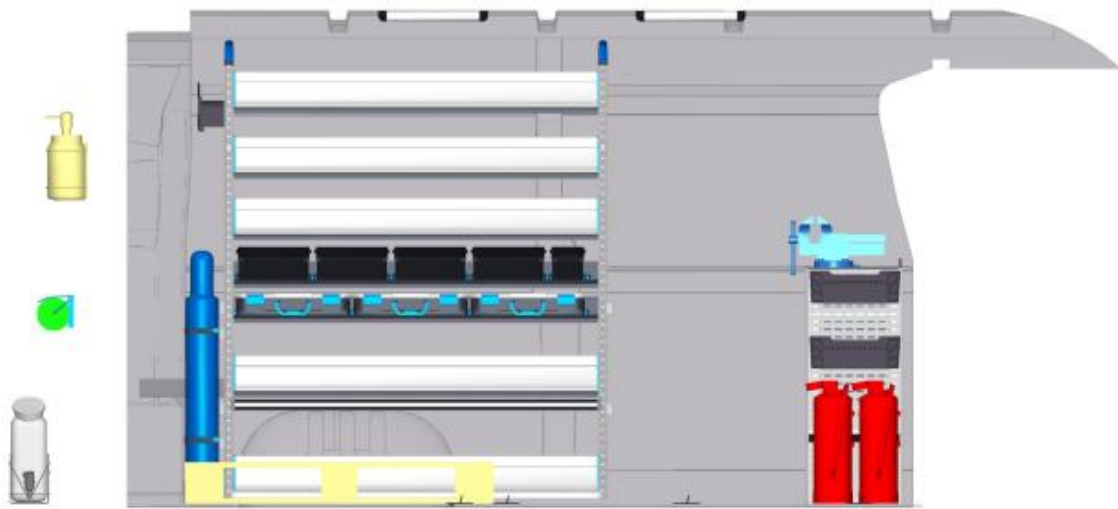

Quotation for vehicle model:

Vehicle manufacturer	Renault
Vehicle type	Master from year 2010
Wheelbase	3682 mm
Roof height	Medium
Sliding door	right
Wheel drive:	FWD

Dimensioned topview (Measurements are without obligation)

Isometric view from right

Isometric view from left

Rear view

Left side view of vehicle

Right side view of vehicle

Frontal view

Right side view of vehicle 3D

Right side view of vehicle from front