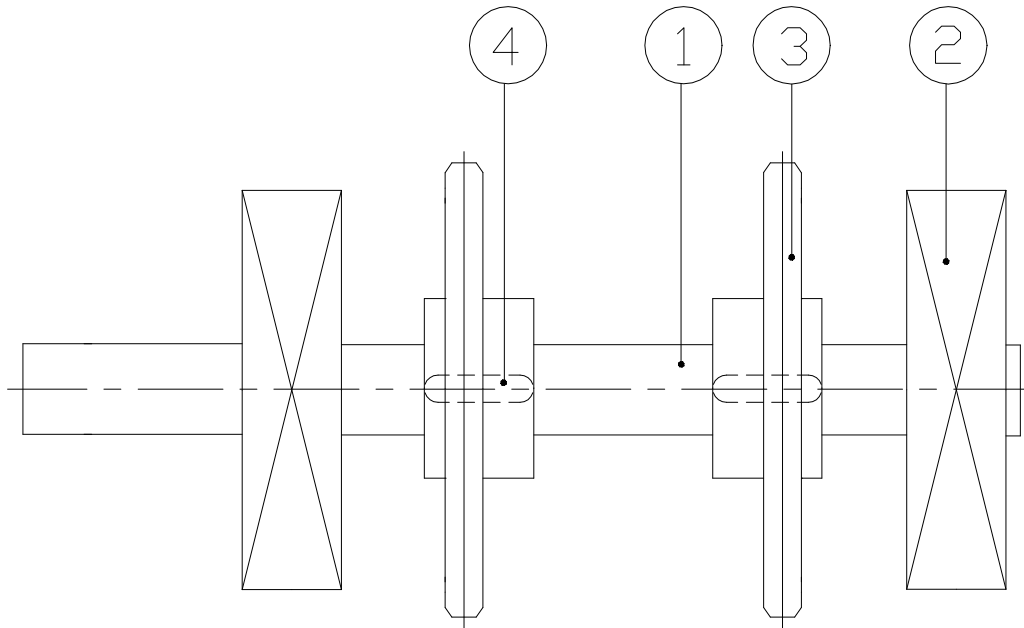

5.2 DRIVE SHAFT

Item	Description	Qty
1	Driveshaft	1
2	Bearing	2
3	Sprocketwheel	2
4	Key sprocketwheel	2

Remark:

We recommend for each type to keep a spareshaft with sprocketwheels assembled, available.

Ref. Nr.: DS004