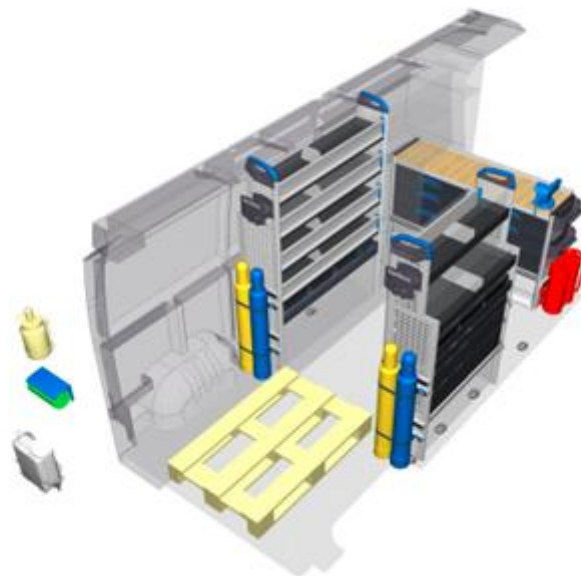

Quotation for vehicle model:

Vehicle manufacturer	Renault
Vehicle type	Master from year 2010
Wheelbase	4332 mm
Roof height	Medium
Sliding door	right
Wheel drive:	FWD

Dimensioned topview (Measurements are without obligation)

Isometric view from right

Isometric view from left

Rear view

Left side view of vehicle

Right side view of vehicle

Frontal view

Right side view of vehicle 3D

Right side view of vehicle from front

Left side view of vehicle 3D

Left side view of vehicle from front