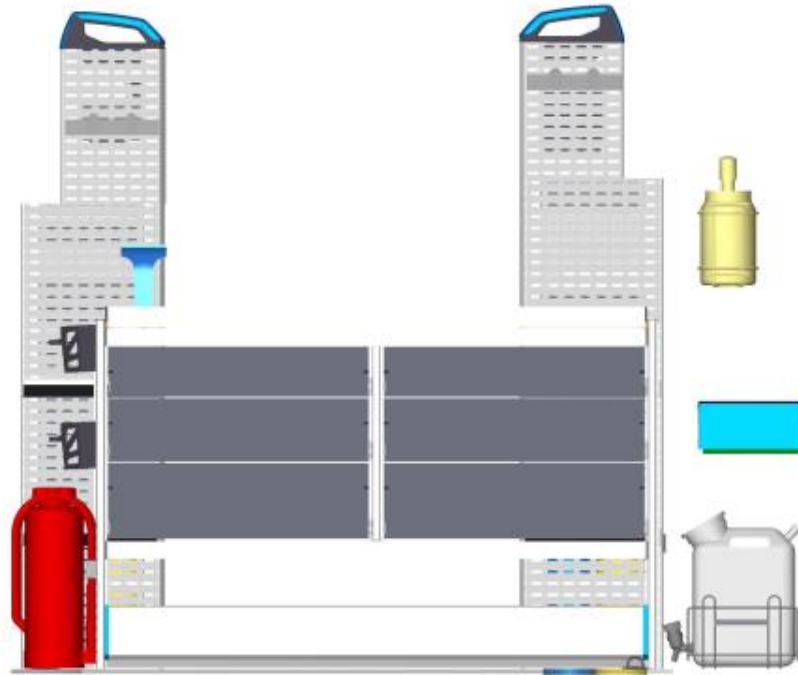

Quotation for vehicle model:

Vehicle manufacturer	Renault
Vehicle type	Master from year 2010
Wheelbase	4332 mm
Roof height	Medium
Sliding door	right
Wheel drive:	FWD

Dimensioned topview (Measurements are without obligation)

Isometric view from right

Isometric view from left

Rear view

Left side view of vehicle

Right side view of vehicle

Frontal view

Right side view of vehicle 3D

Right side view of vehicle from front

Left side view of vehicle 3D

Left side view of vehicle from front