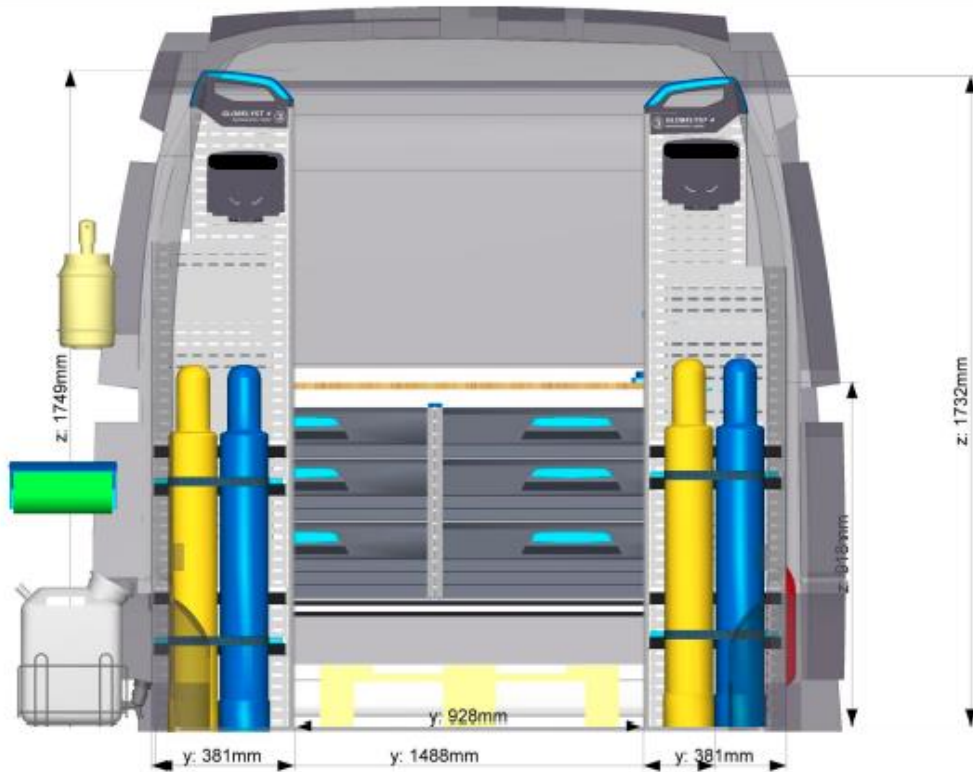

Quotation for vehicle model:

Vehicle manufacturer	Renault
Vehicle type	Master from year 2010
Wheelbase	4332 mm
Roof height	Medium
Sliding door	right
Wheel drive:	FWD

Dimensioned topview (Measurements are without obligation)

Isometric view from right

Isometric view from left

Rear view

Left side view of vehicle

Right side view of vehicle

Frontal view

Right side view of vehicle 3D

Right side view of vehicle from front

Left side view of vehicle 3D

Left side view of vehicle from front