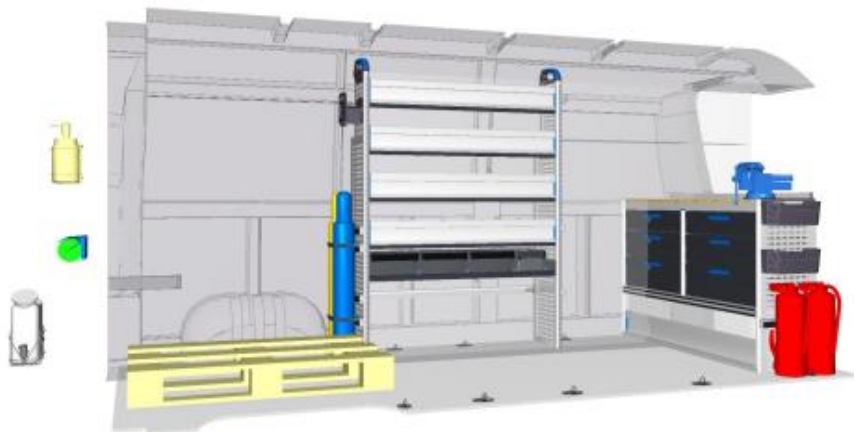

Left side view of vehicle 3D