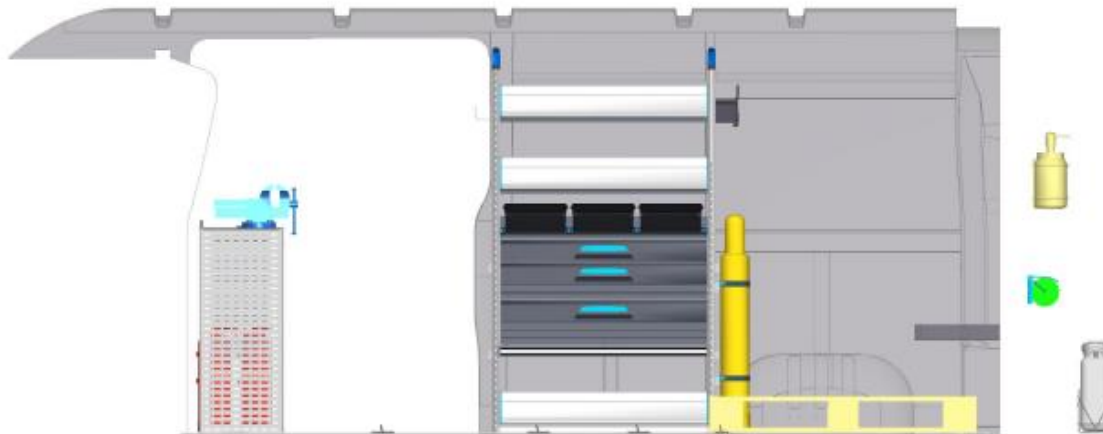

Quotation for vehicle model:

Vehicle manufacturer	Renault
Vehicle type	Master from year 2010
Wheelbase	4332 mm
Roof height	Medium
Sliding door	right
Wheel drive:	FWD

Dimensioned topview (Measurements are without obligation)

Isometric view from right

Isometric view from left

Rear view

Left side view of vehicle

Right side view of vehicle

Frontal view

Right side view of vehicle 3D

Right side view of vehicle from front