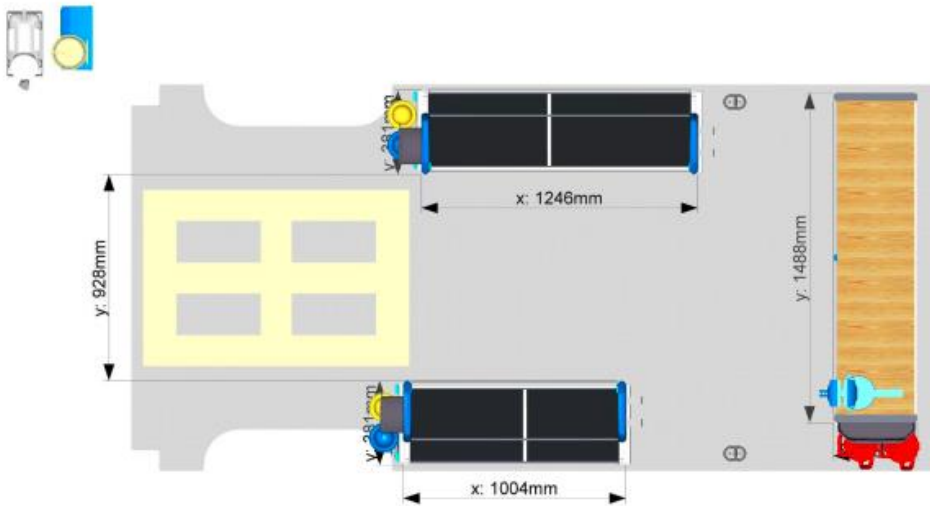

Quotation for vehicle model:

Vehicle manufacturer	Renault
Vehicle type	Master from year 2010
Wheelbase	4332 mm
Roof height	Medium
Sliding door	right
Wheel drive:	FWD

Dimensioned topview (Measurements are without obligation)

Isometric view from right

Isometric view from left

Rear view

Left side view of vehicle

Right side view of vehicle

Frontal view

Right side view of vehicle 3D

Right side view of vehicle from front

Left side view of vehicle 3D

Left side view of vehicle from front