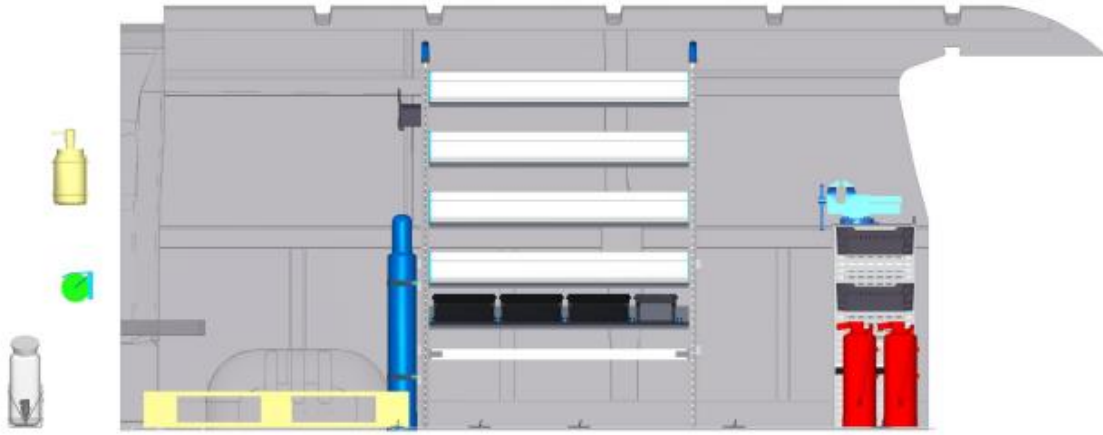

Quotation for vehicle model:

Vehicle manufacturer	Renault
Vehicle type	Master from year 2010
Wheelbase	4332 mm
Roof height	Medium
Sliding door	right
Wheel drive:	FWD

Dimensioned topview (Measurements are without obligation)

Isometric view from right

Isometric view from left

Rear view

Left side view of vehicle

Right side view of vehicle

Frontal view

Right side view of vehicle 3D

Right side view of vehicle from front