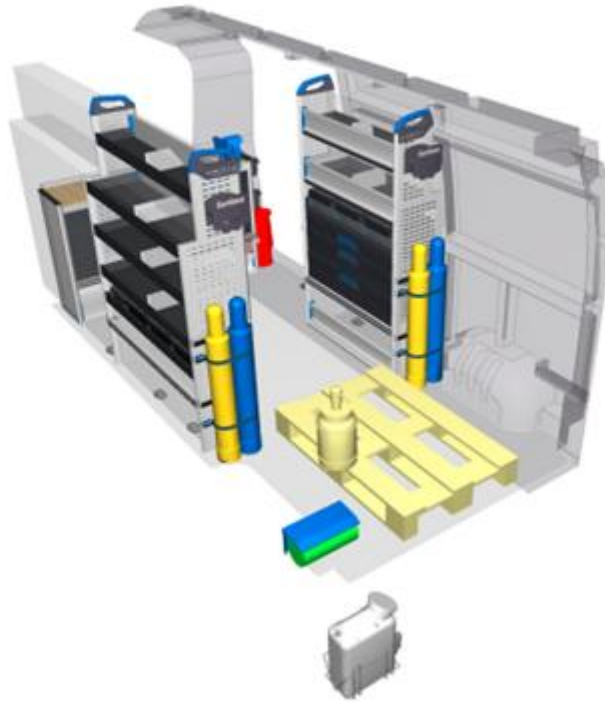

Quotation for vehicle model:

Vehicle manufacturer	Renault
Vehicle type	Master from year 2010
Wheelbase	4332 mm
Roof height	Medium
Sliding door	right
Wheel drive:	FWD

Dimensioned topview (Measurements are without obligation)

Isometric view from right

Isometric view from left

Rear view

Left side view of vehicle

Right side view of vehicle

Frontal view

Right side view of vehicle 3D

Right side view of vehicle from front