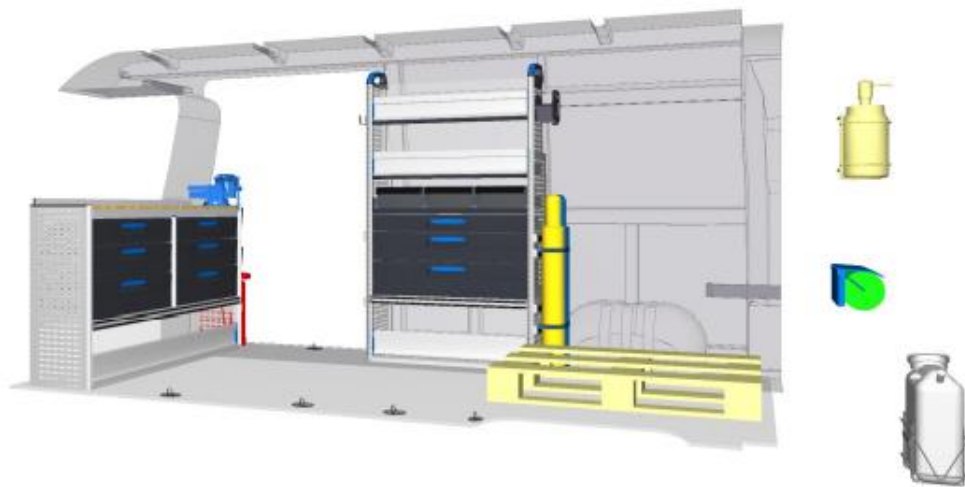

Quotation for vehicle model:

Vehicle manufacturer	Renault
Vehicle type	Master from year 2010
Wheelbase	4332 mm
Roof height	Medium
Sliding door	right
Wheel drive:	FWD

Dimensioned topview (Measurements are without obligation)

Isometric view from right

Isometric view from left

Rear view

Left side view of vehicle

Right side view of vehicle

Frontal view

Right side view of vehicle 3D

Right side view of vehicle from front