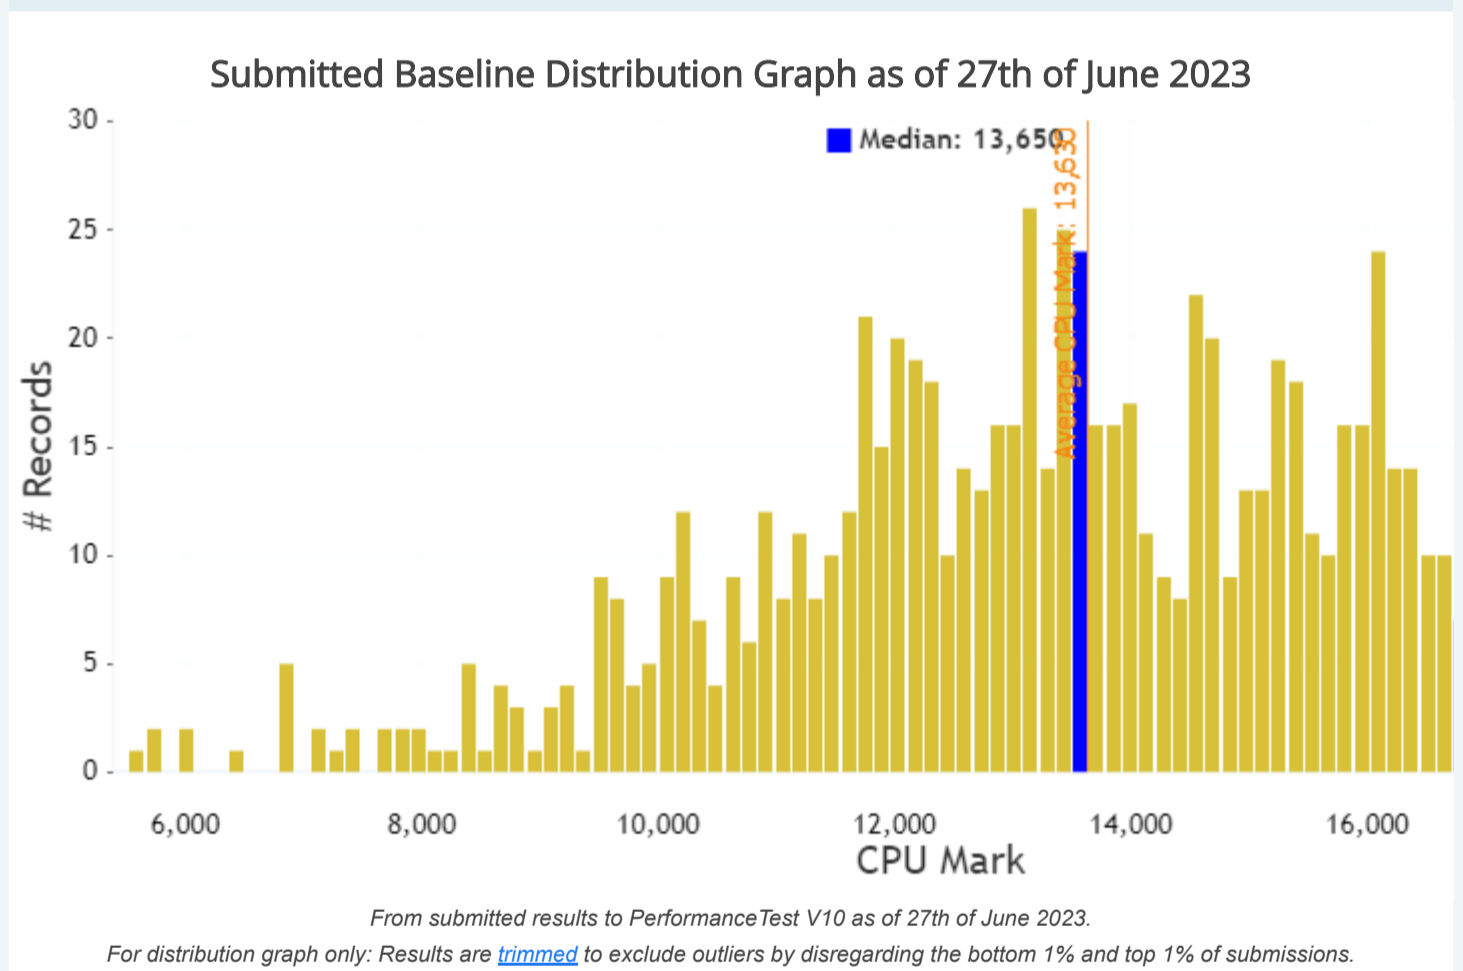

🏠 CPU Benchmarks ▼

- 📈 AMD vs Intel Market Share
- 📈 Year on Year Performance

Floating Point Math	34,643 MOps/Sec
Find Prime Numbers	38 Million Primes/Sec
Random String Sorting	17,967 Thousand Strings/Sec
Data Encryption	9,759 MBytes/Sec
Data Compression	152,403 KBytes/Sec
Physics	746 Frames/Sec
Extended Instructions	8,435 Million Matrices/Sec
Single Thread	3,306 MOps/Sec

From submitted results to PerformanceTest V10 as of 28th of June 2023.

CPU Mark Distribution for Intel Core i5-1235U

Search for **Intel Core i5-1235U**
from the Featured Merchants below: