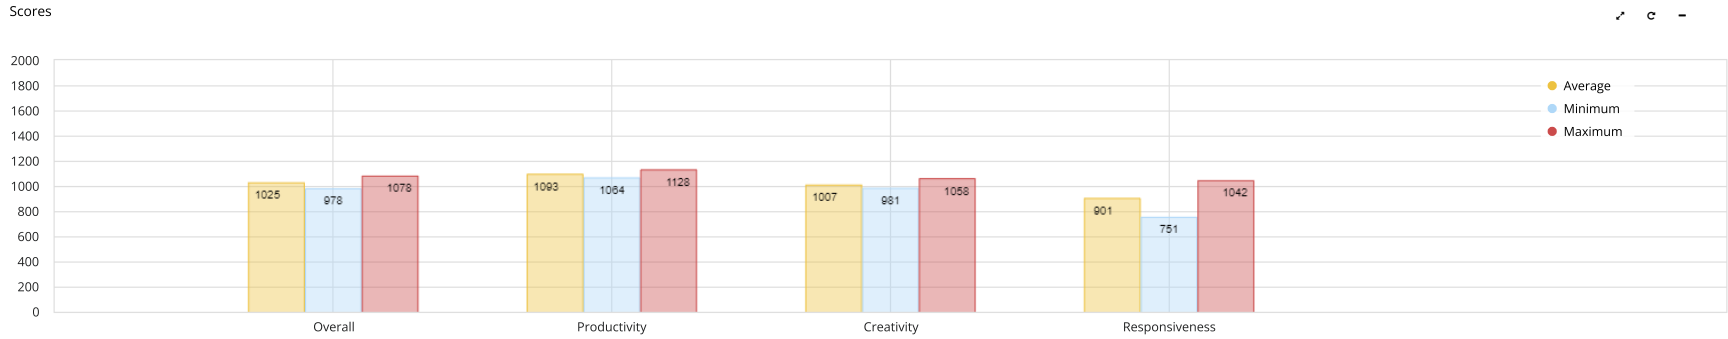

- Dashboard
- Performance Charts
  - SYSmark 2018 Desktop (https://results.bapco.com/chart)
  - SYSmark 2018 Notebook (https://results.bapco.com/chart)
  - SYSmark 25 Desktop (https://results.bapco.com/chart)
  - SYSmark 25 Notebook (https://results.bapco.com/chart)
  - CrossMark Desktop (https://results.bapco.com/chart)
  - CrossMark Notebook (https://results.bapco.com/chart)
- View Results
- Submit Results
- Results Mailing List
- End of Life

SYSmark 25 CPU Results For 11th Gen Intel(R) Core(TM) i3-1115G4 @ 3.00GHz

Show 25 entries

Search:

	Rank	Overall Performance	Version	Date	System Type	System	CPU	Cores	Logical Processors	Memory	Disk	Additional Disk	Video	Video Resolution	OS	Overall Energy	Productivity
			filter		filter	filter	filter			filter	filter	filter	filter	filter	filter		
▼	View (https://results.bapco.com/chart/18676)	1025	1.0.2.34	2021-11-07	Notebook	87FE	11th Gen Intel(R) Core(TM) i3-1115G4 @ 3.00GHz	2 Core(s)	4 Logical Processor(s)	16.0 GB	119.24 GB (128,034,708,480 bytes) SAMSUNG MZNLH128BHQ-000H1	--	Intel(R) UHD Graphics	1366 x 768 x 60 hertz	Microsoft Windows 10 Home	N/A	1111
▼	View (https://results.bapco.com/chart/16116)	1078	1.0.1.31	2021-04-12	Notebook	0X9TX0	11th Gen Intel(R) Core(TM) i3-1115G4 @ 3.00GHz	2 Core(s)	4 Logical Processor(s)	8.00 GB	238.47 GB (256,052,966,400 bytes) OM3PDP3-AD NVMe KDI 256GB	--	Intel(R) UHD Graphics	1920 x 1080 x 60 hertz	Microsoft Windows 10 Pro	N/A	1067
▼	View (https://results.bapco.com/chart/15914)	1078	1.0.0.24	2021-04-04	Notebook	03NRG2	11th Gen Intel(R) Core(TM) i3-1115G4 @ 3.00GHz	2 Core(s)	4 Logical Processor(s)	8.00 GB	238.47 GB (256,052,966,400 bytes) PC SN530 NVMe WDC 256GB	--	Intel(R) UHD Graphics	1920 x 1080 x 60 hertz	Microsoft Windows 10 Home	N/A	1128
▼	View (https://results.bapco.com/chart/16111)	1064	1.0.0.24	2021-04-11	Notebook	0X9TX0	11th Gen Intel(R) Core(TM) i3-1115G4 @ 3.00GHz	2 Core(s)	4 Logical Processor(s)	8.00 GB	238.47 GB (256,052,966,400 bytes) OM3PDP3-AD NVMe KDI 256GB	--	Intel(R) UHD Graphics	1920 x 1080 x 60 hertz	Microsoft Windows 10 Pro	N/A	1064

Showing 1 to 4 of 4 entries